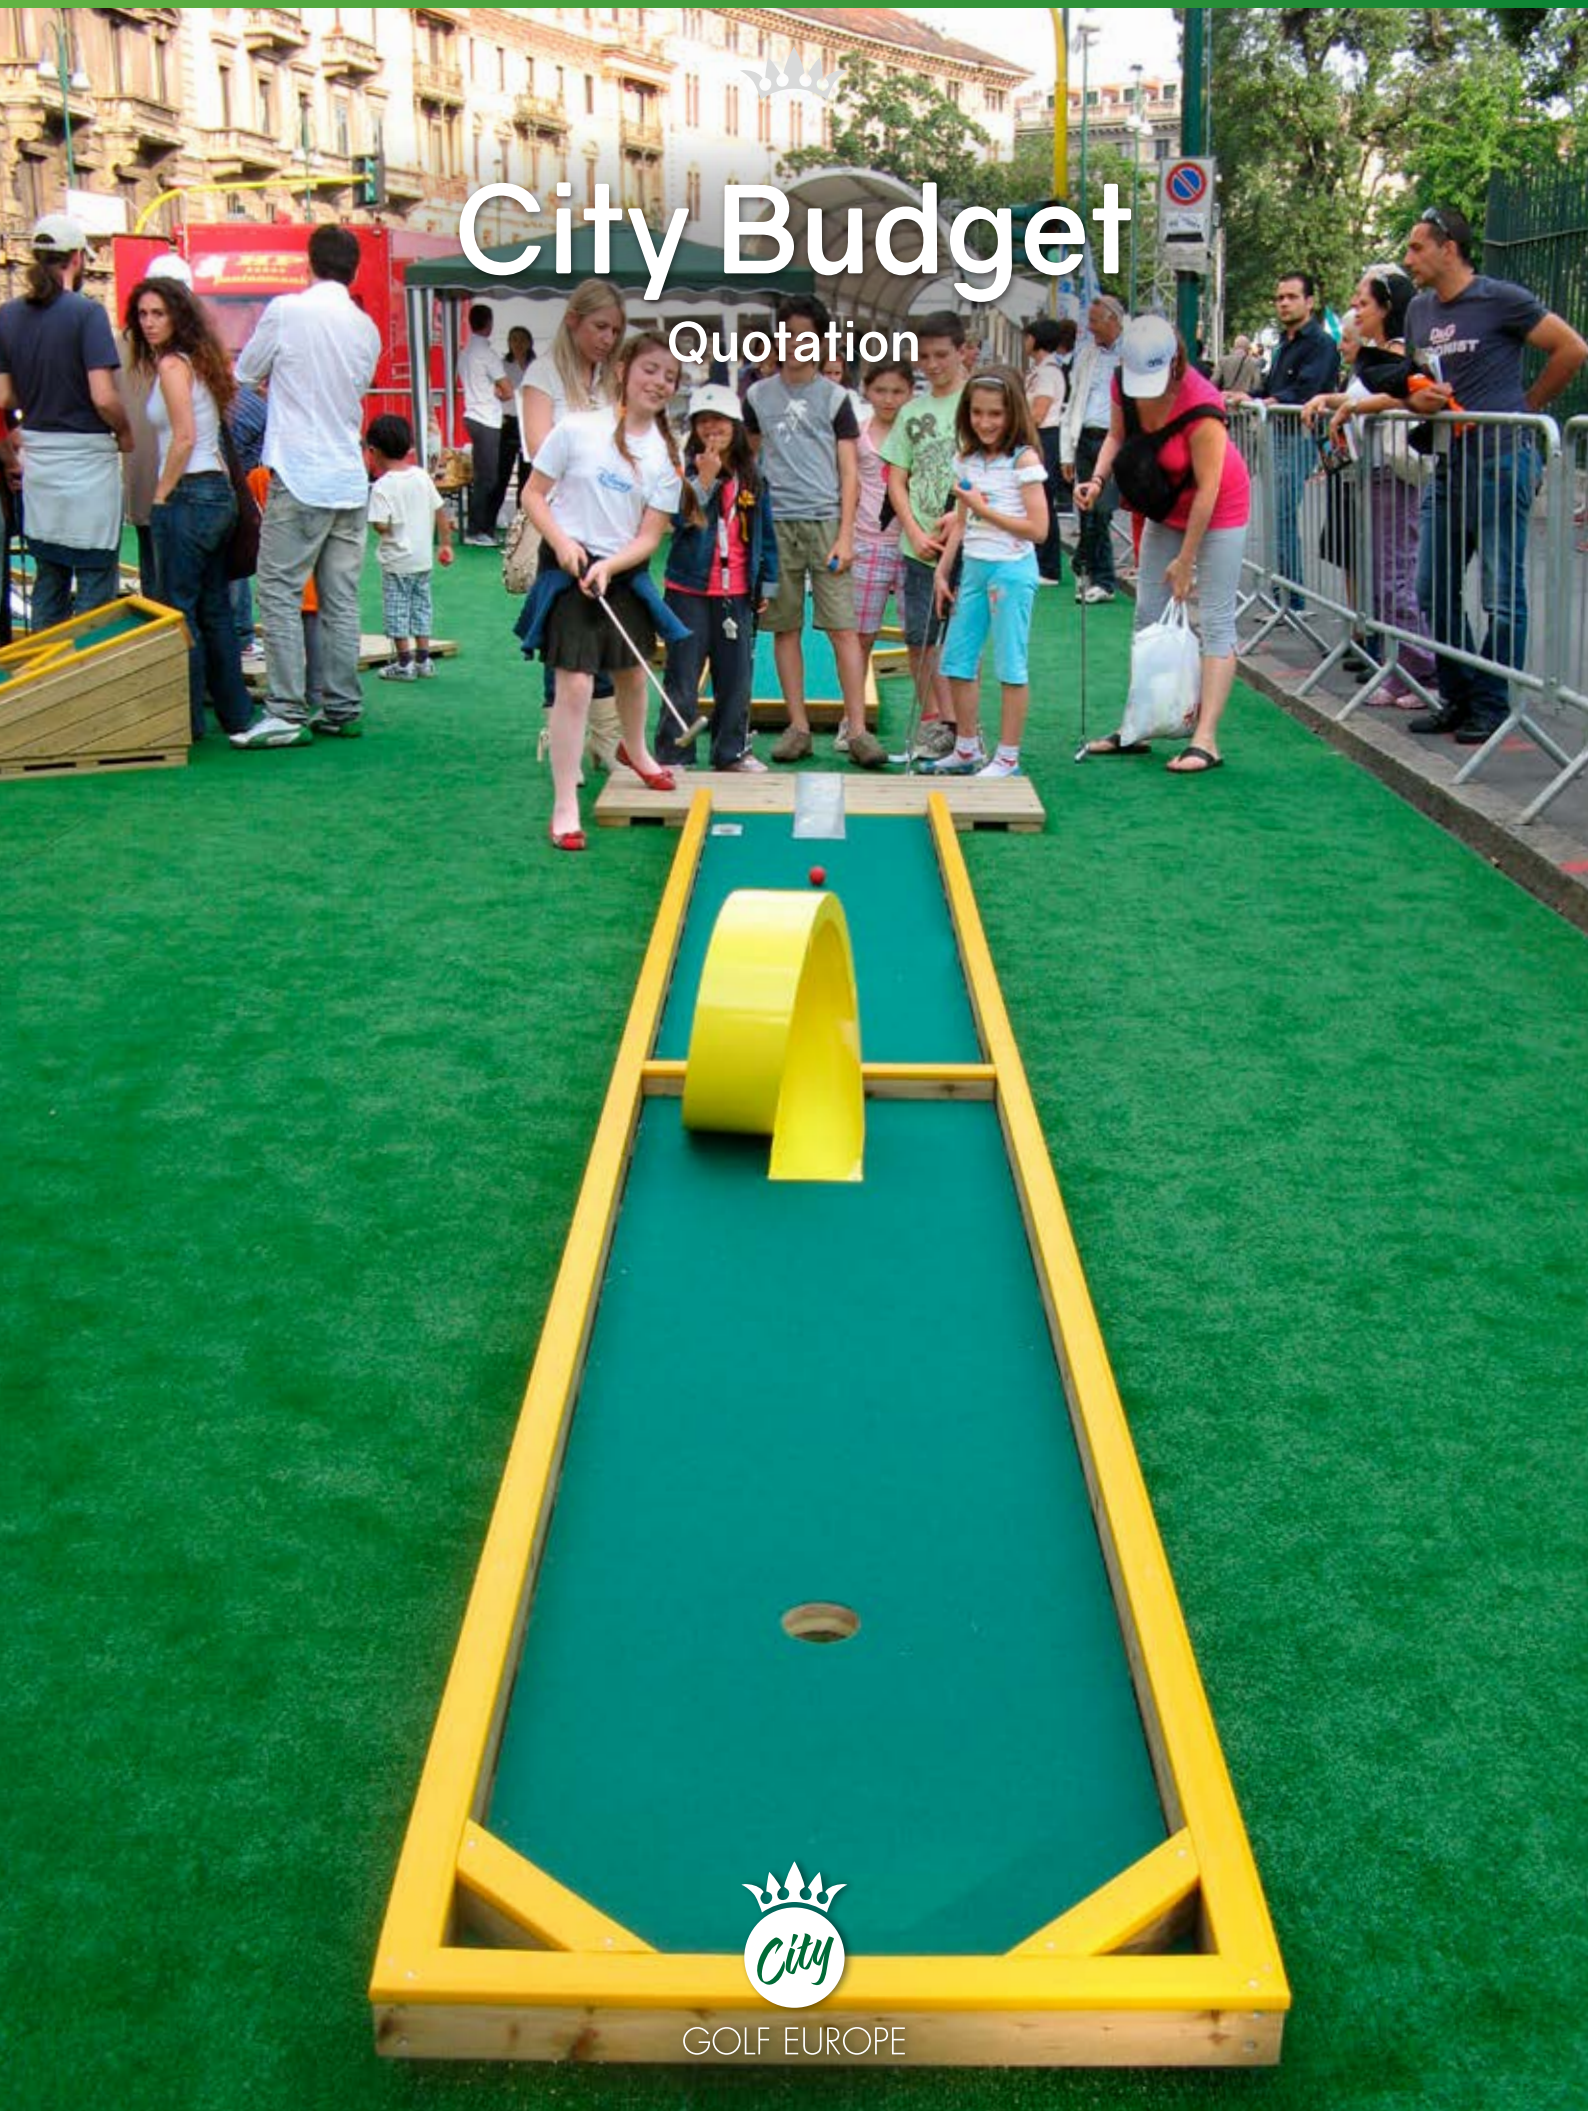

City Budget Quotation

GOLF EUROPE

City Budget

The ideal golf system if you want to open a completely new facility or upgrade your existing mini golf course.

City Budget is the perfect golf system if you're planning to open a new mini golf facility to supplement your existing business. City Budget is also an excellent way to upgrade an existing mini golf course

Make the game more fun and challenging with our popular Crazy Obstacles!

Our obstacles have various themes such as Sea, Farmland and Buildings. Crazy Obstacles come in bright colours or stainless steel. Choose between a spiral, a lighthouse, a crocodile, a castle, an elephant or other fun obstacles that enhance your mini golf course and attract more players.