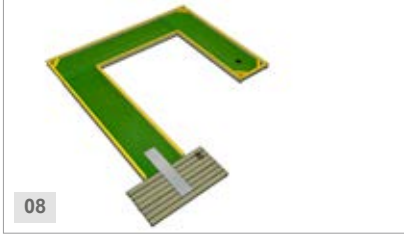

All prices quoted are exclusive of VAT. The payment terms are 30% at time of order and 70% on delivery.

FRAME

Pressure-impregnated northern Swedish pine.

PLAYING SURFACE

Golftex carpet, 5 mm, glued onto 12 mm waterproof plywood.

OBSTACLES

Pressure-impregnated wood and stainless steel.

LENGTH & WIDTH

Length per hole 4,90 - 7,05 m
 Width of fairway 0,70 m
 Width of green 1,20 m
 Total length, 9 holes 58 m
 Total length, 12 holes 77 m
 Total length, 18 holes 108 m

MINIMUM AREA

9 holes 200 m²

ACCESSORIES IN PACKAGE

Clubs 10
 Balls 25
 Score card boards 10
 Score cards 1000

Course layout

Inspiration

Add Crazy Obstacles to your City Budget

Check out our webshop!