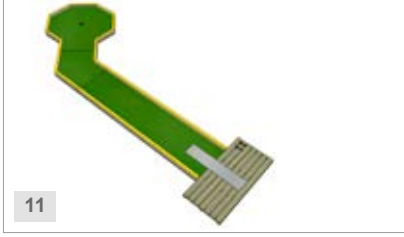

All prices quoted are exclusive of VAT. The payment terms are 30% at time of order and 70% on delivery.

FRAME

Pressure-impregnated northern Swedish pine.

PLAYING SURFACE

Golftex carpet, 5 mm, glued onto 12 mm waterproof plywood.

OBSTACLES

Pressure-impregnated wood and stainless steel.

LENGTH & WIDTH

Length per hole 4,90 - 7,05 m
 Width of fairway 0,70 m
 Width of green 1,20 m
 Total length, 9 holes 58 m
 Total length, 12 holes 77 m
 Total length, 18 holes 108 m

MINIMUM AREA

9 holes 200 m²

ACCESSORIES IN PACKAGE

Clubs 10
 Balls 25
 Score card boards 10
 Score cards 1000

Course layout

Inspiration

Add Crazy Obstacles to your City Budget

Check out our webshop!