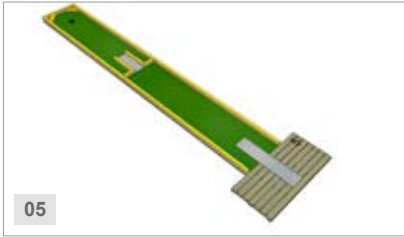

All prices quoted are exclusive of VAT. The payment terms are 30% at time of order and 70% on delivery.

FRAME

Pressure-impregnated northern Swedish pine.

PLAYING SURFACE

Golftex carpet, 5 mm, glued onto 12 mm waterproof plywood.

OBSTACLES

Pressure-impregnated wood and stainless steel.

LENGTH & WIDTH

Length per hole 4,90 - 7,05 m
 Width of fairway 0,70 m
 Width of green 1,20 m
 Total length, 9 holes 58 m
 Total length, 12 holes 77 m
 Total length, 18 holes 108 m

MINIMUM AREA

9 holes 200 m²

ACCESSORIES IN PACKAGE

Clubs 10
 Balls 25
 Score card boards 10
 Score cards 1000

Course layout

Inspiration

Add Crazy Obstacles to your City Budget

Check out our webshop!