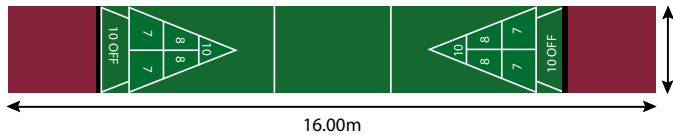

## Easy to play and always challenging

Shuffleboard is an addictive sport to suit all ages, abilities and budgets. Comes in two formats.

### SHUFFLEBOARD DELUXE - LARGE

Shuffleboard is a smart and durable attraction that fits all surfaces on, for example, sports facilities, hotels, recreation parks and also on cruise ships and ships. Best of all, once installed, virtually no maintenance is required.

PRODUCT INFORMATION	
<b>LENGTH &amp; WIDTH</b>	
Length Shuffleboard Deluxe Large.....	16.00m
Width Shuffleboard Deluxe Large.....	1.95m
Length Shuffleboard Euro.....	12.31m
Width Shuffleboard Euro.....	1.65m
<b>ACCESSORY PACKAGE</b>	
Discs.....	8st
Queues.....	4st
Score board.....	1st
Silicone spray.....	1st